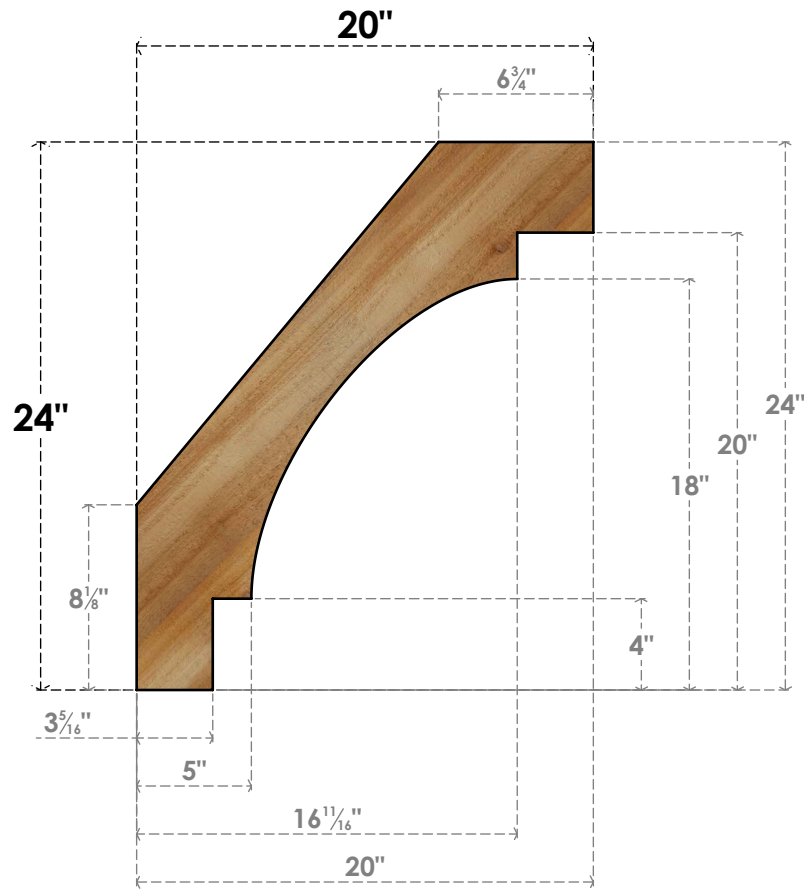

BRC06X20X24MRC00RWR

6"W X 20"D X 24"H MERCED ROUGH SAWN BRACE, WESTERN RED CEDAR

SIDE

FRONT

EKENA MILLWORK
 2300 WEST MAIN ST.
 CLARKSVILLE, TX 75426
 TOLL FREE: 866-607-0453
 WWW.EKENAMILLWORK.COM

NOTES

1. INSTALLATION TO BE COMPLETED IN ACCORDANCE WITH MANUFACTURER'S SPECIFICATIONS.
2. DRAWING MAY NOT BE TO SCALE
3. THIS DRAWING IS INTENDED FOR DESIGN AND PLANNING PURPOSES ONLY.
4. ALL INFORMATION CONTAINED HEREIN WAS CURRENT AT THE TIME OF DEVELOPMENT BUT MUST BE REVIEWED AND APPROVED BY THE PRODUCT MANUFACTURER TO BE CONSIDERED ACCURATE.
5. PRODUCTS ARE NOT KILN DRIED. THIS ITEM IS UNIQUE AND WILL CONTAIN THE NATURAL VARIATIONS THAT THE WOOD SPECIES OFFERS. THIS MAY RESULT IN VARIATIONS UP TO 1/4"