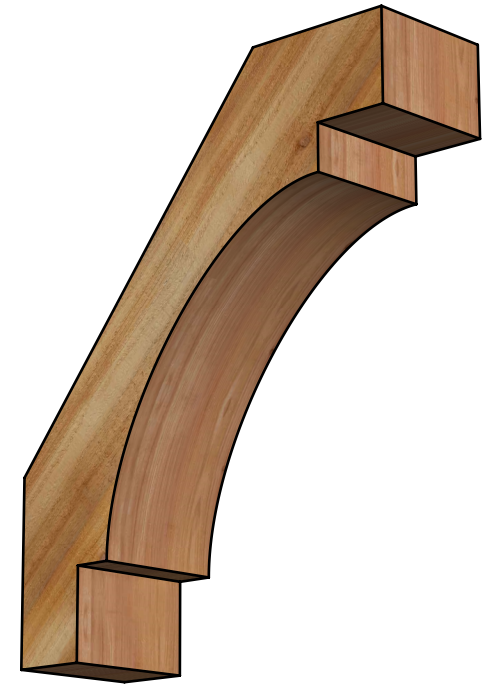

BRC06X20X24MRC00RWR

6"W X 20"D X 24"H MERCED ROUGH SAWN BRACE, WESTERN RED CEDAR

SIDE

FRONT

EKENA MILLWORK
 2300 WEST MAIN ST.
 CLARKSVILLE, TX 75426
 TOLL FREE: 866-607-0453
 WWW.EKENAMILLWORK.COM

NOTES

1. INSTALLATION TO BE COMPLETED IN ACCORDANCE WITH MANUFACTURER'S SPECIFICATIONS.
2. DRAWING MAY NOT BE TO SCALE
3. THIS DRAWING IS INTENDED FOR DESIGN AND PLANNING PURPOSES ONLY.
4. ALL INFORMATION CONTAINED HEREIN WAS CURRENT AT THE TIME OF DEVELOPMENT BUT MUST BE REVIEWED AND APPROVED BY THE PRODUCT MANUFACTURER TO BE CONSIDERED ACCURATE.
5. PRODUCTS ARE NOT KILN DRIED. THIS ITEM IS UNIQUE AND WILL CONTAIN THE NATURAL VARIATIONS THAT THE WOOD SPECIES OFFERS. THIS MAY RESULT IN VARIATIONS UP TO 1/4"